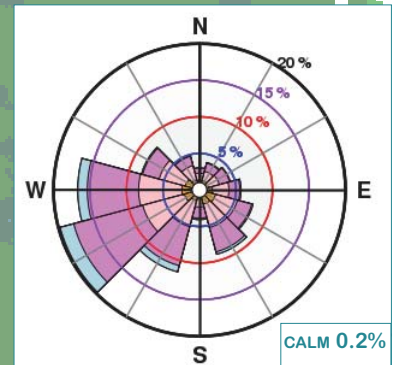

WIND ROSES

(knots)

BELMULLET

CLAREMORRIS

MALIN HEAD

DUBLIN AIRPORT

MULLINGAR

SHANNON AIRPORT

CORK AIRPORT

CASEMENT AERODROME

VALENTIA OBSERVATORY

WIND ROSE KEY

- < 5 kt
- 5-10 kt
- 10-20 kt
- 20-35 kt
- > 35 kt