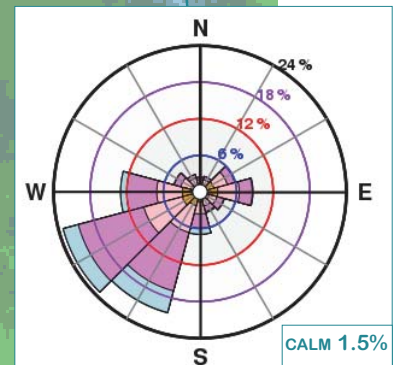

WIND ROSES

(knots)

BELMULLET

CLAREMORRIS

MALIN HEAD

DUBLIN AIRPORT

MULLINGAR

SHANNON AIRPORT

CORK AIRPORT

CASEMENT AERODROME

VALENTIA OBSERVATORY

WIND ROSE KEY

- < 5 kt
- 5-10 kt
- 10-20 kt
- 20-35 kt
- > 35 kt