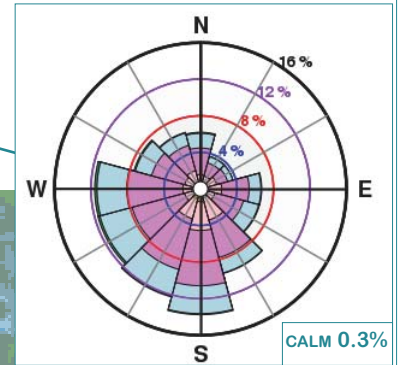

WIND ROSES

(knots)

BELMULLET

CLAREMORRIS

MALIN HEAD

DUBLIN AIRPORT

MULLINGAR

SHANNON AIRPORT

CORK AIRPORT

CASEMENT AERODROME

VALENTIA OBSERVATORY

WIND ROSE KEY

- < 5 kt
- 5-10 kt
- 10-20 kt
- 20-35 kt
- > 35 kt