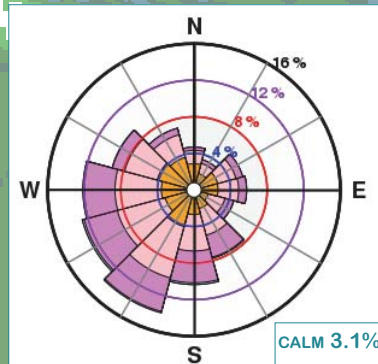

WIND ROSES

(knots)

BELMULLET

CLAREMORRIS

MALIN HEAD

DUBLIN AIRPORT

MULLINGAR

SHANNON AIRPORT

CORK AIRPORT

CASEMENT AERODROME

VALENTIA OBSERVATORY

WIND ROSE KEY

- < 5 kt
- 5-10 kt
- 10-20 kt
- 20-35 kt
- > 35 kt