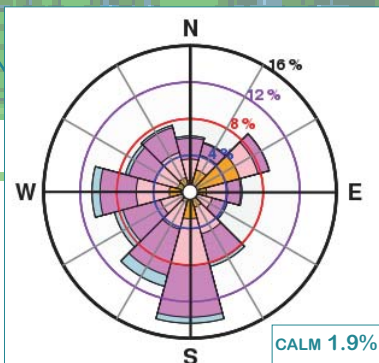

WIND ROSES

(knots)

BELMULLET

CLAREMORRIS

MALIN HEAD

DUBLIN AIRPORT

MULLINGAR

SHANNON AIRPORT

CORK AIRPORT

CASEMENT AERODROME

VALENTIA OBSERVATORY

WIND ROSE KEY

- < 5 kt
- 5-10 kt
- 10-20 kt
- 20-35 kt
- > 35 kt