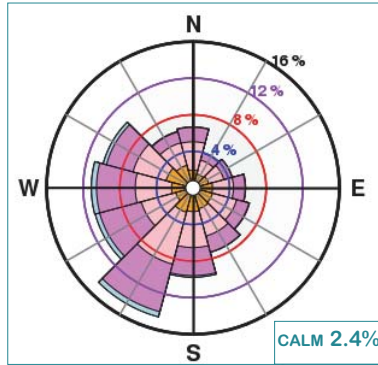

WIND ROSES

(knots)

BELMULLET

CLAREMORRIS

MALIN HEAD

DUBLIN AIRPORT

MULLINGAR

SHANNON AIRPORT

CORK AIRPORT

CASEMENT AERODROME

VALENTIA OBSERVATORY

WIND ROSE KEY

- < 5 kt
- 5-10 kt
- 10-20 kt
- 20-35 kt
- > 35 kt