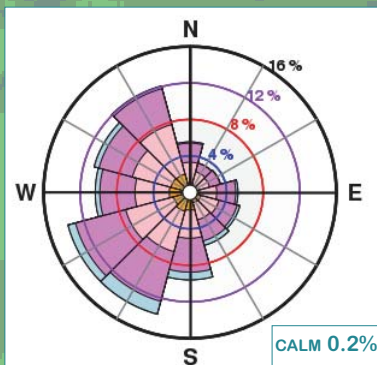

WIND ROSES

(knots)

BELMULLET

CLAREMORRIS

MALIN HEAD

DUBLIN AIRPORT

MULLINGAR

SHANNON AIRPORT

CORK AIRPORT

CASEMENT AERODROME

VALENTIA OBSERVATORY

WIND ROSE KEY

- < 5 kt
- 5-10 kt
- 10-20 kt
- 20-35 kt
- > 35 kt