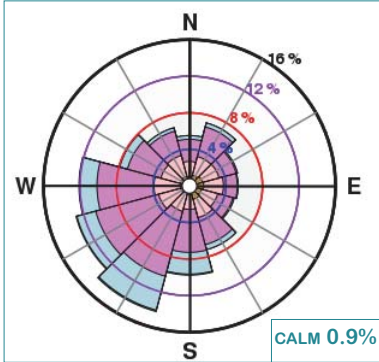

WIND ROSES

(knots)

BELMULLET

CLAREMORRIS

MALIN HEAD

DUBLIN AIRPORT

MULLINGAR

SHANNON AIRPORT

CORK AIRPORT

CASEMENT AERODROME

VALENTIA OBSERVATORY

WIND ROSE KEY

- < 5 kt
- 5-10 kt
- 10-20 kt
- 20-35 kt
- > 35 kt