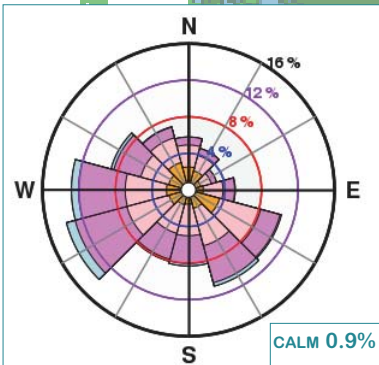

WIND ROSES

(knots)

BELMULLET

CLAREMORRIS

MALIN HEAD

DUBLIN AIRPORT

MULLINGAR

SHANNON AIRPORT

CORK AIRPORT

CASEMENT AERODROME

VALENTIA OBSERVATORY

WIND ROSE KEY

- < 5 kt
- 5-10 kt
- 10-20 kt
- 20-35 kt
- > 35 kt